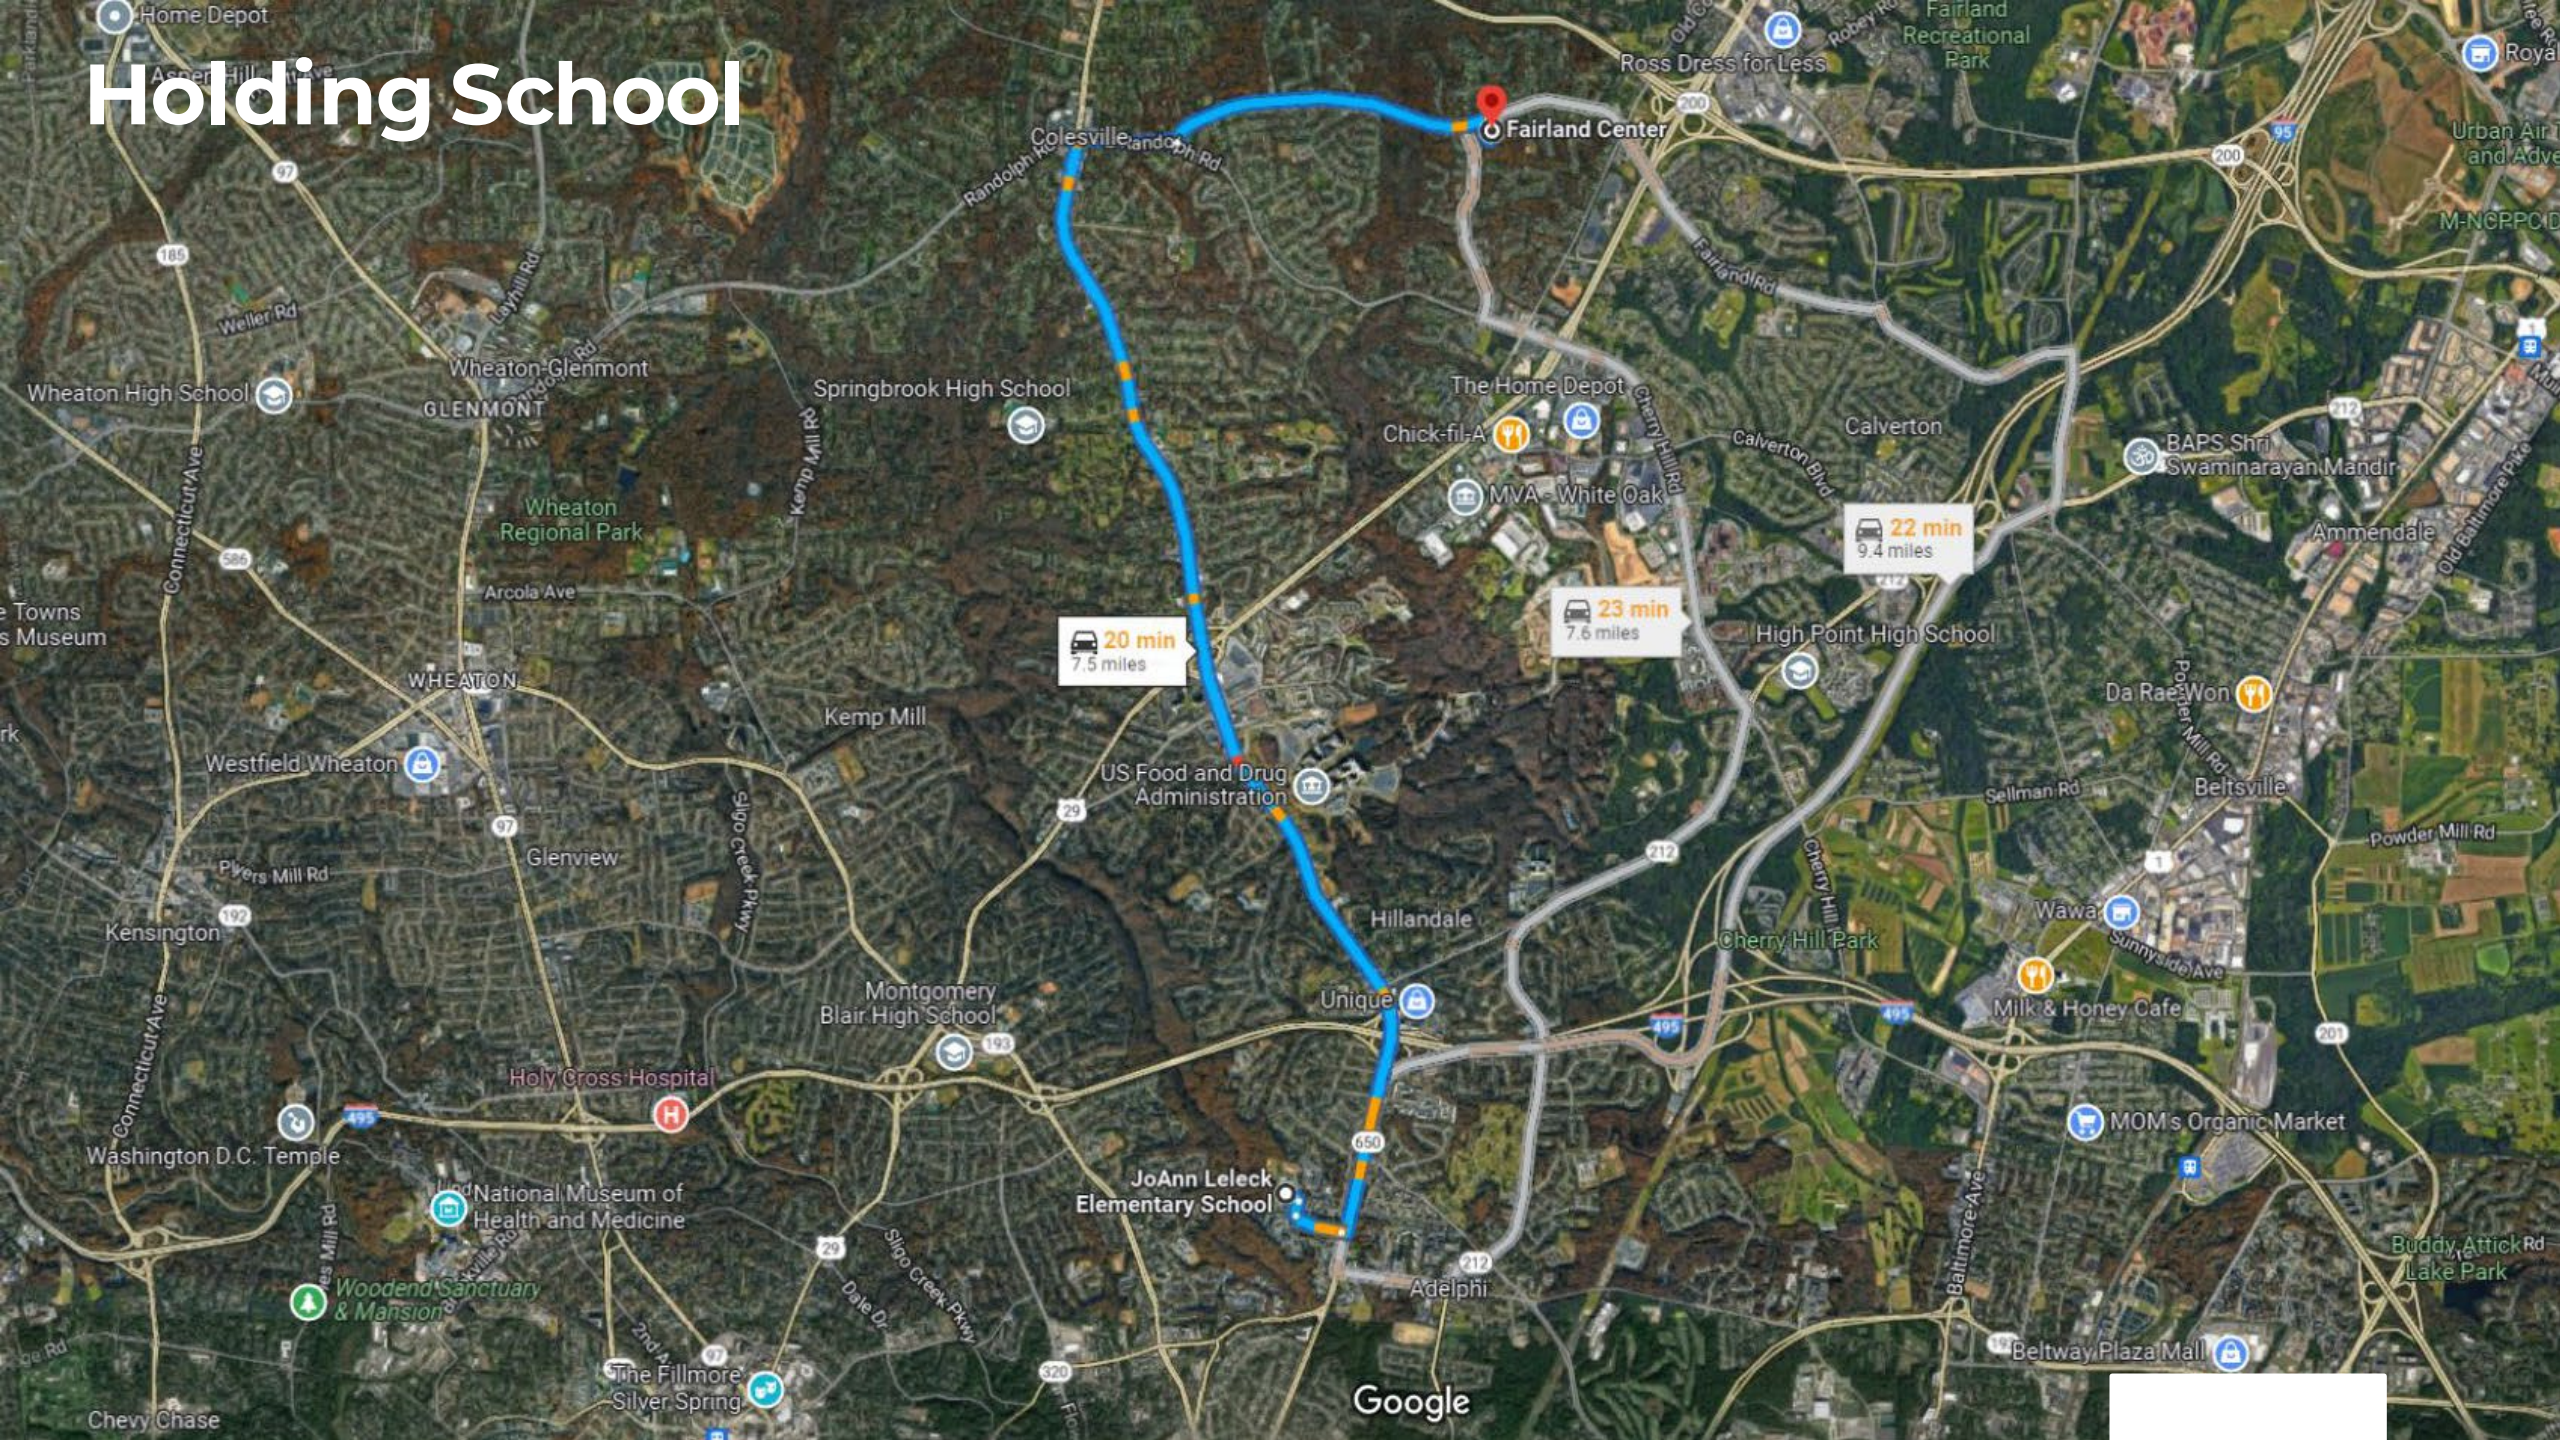

Holding School

20 min
7.5 miles

23 min
7.6 miles

22 min
9.4 miles