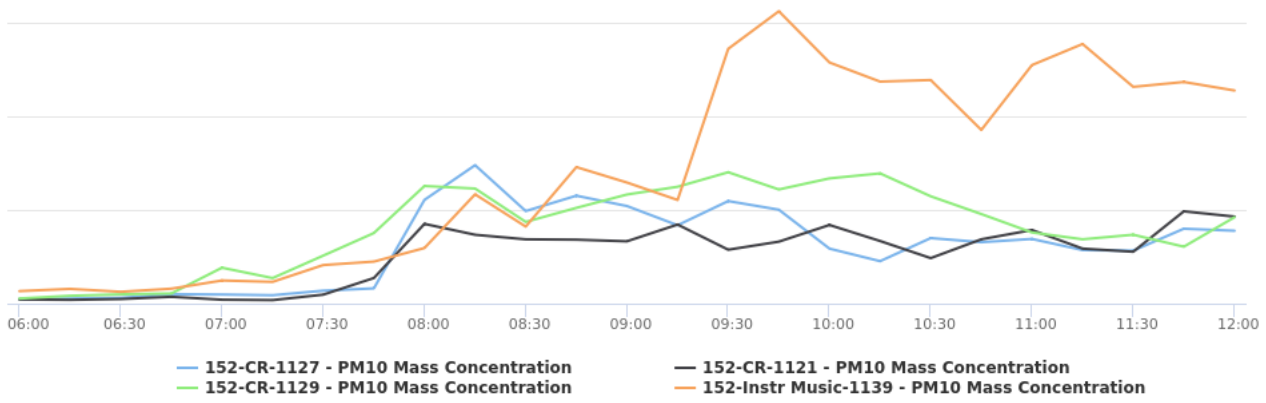

# POOLESVILLE HS - HOT WORK INCIDENT (ELECTRICIAN) - 11/14/2024

PM10 - Performing Arts Wing

µg/m<sup>3</sup>  
80

PM1.0 - Performing Arts Wing

µg/m<sup>3</sup>  
12.5