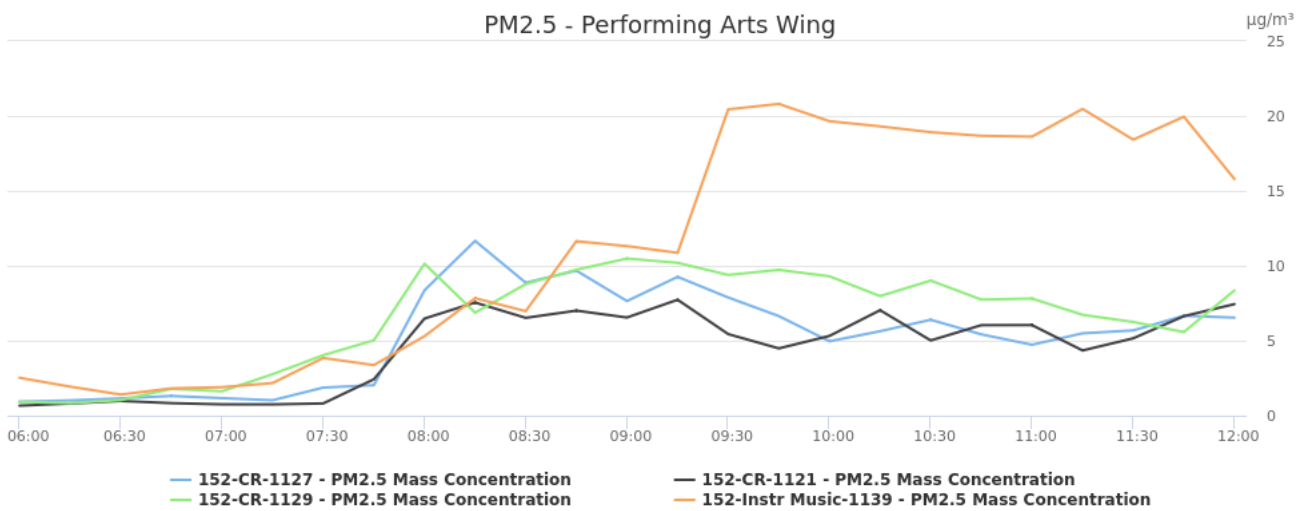

# POOLESVILLE HS - HOT WORK INCIDENT (ELECTRICIAN) - 11/14/2024

PM10 - Performing Arts Wing

µg/m<sup>3</sup>  
80

PM1.0 - Performing Arts Wing

µg/m<sup>3</sup>  
12.5