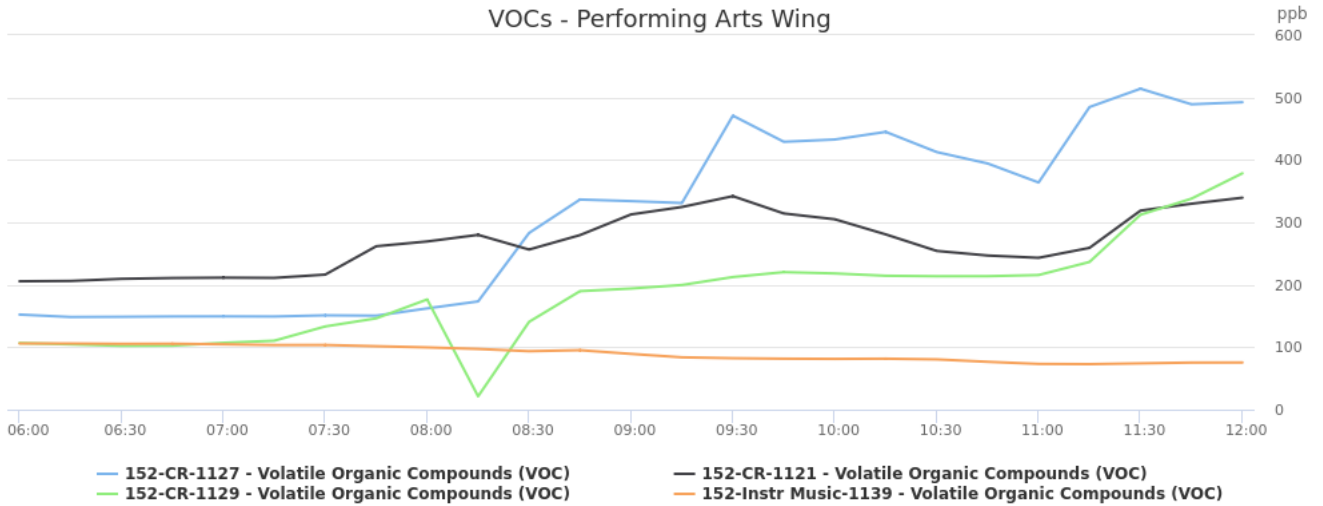

# POOLESVILLE HS - HOT WORK INCIDENT (ELECTRICIAN) - 11/14/2024

PM10 - Performing Arts Wing

µg/m<sup>3</sup>  
80

PM1.0 - Performing Arts Wing

µg/m<sup>3</sup>  
12.5