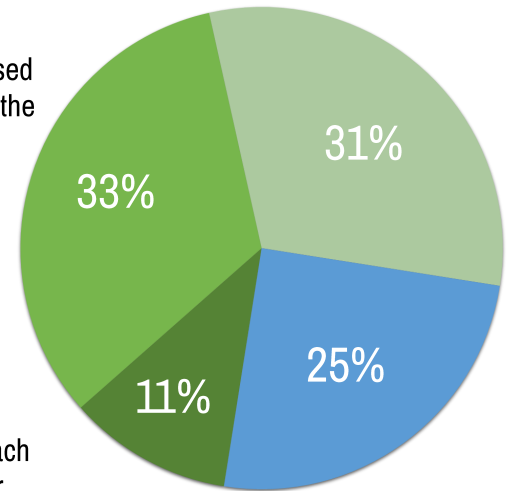

MCPS SCHOOLS WITH—

- GEM STATUS
- SAVINGS GREATER THAN 5%
- SAVINGS UP TO 5%
- NO SAVINGS

ELEMENTARY SCHOOLS

Beall Elementary School	William B. Gibbs, Jr. Elementary School	Piney Branch Elementary School
Brown Station Elementary School	Highland Elementary School	Ritchie Park Elementary School
Burnt Mills Elementary School	Jones Lane Elementary School	Sherwood Elementary School
Cedar Grove Elementary School	Lake Seneca Elementary School	Flora M. Singer Elementary School
Clopper Mill Elementary School	Lakewood Elementary School	Sligo Creek Elementary School
Cloverly Elementary School	Spark M. Matsunaga Elementary School	Somerset Elementary School
Cresthaven Elementary School	Montgomery Knolls Elementary School	South Lake Elementary School
Capt. James Daly Elementary School	New Hampshire Est. Elementary School	Stone Mill Elementary School
Flower Hill Elementary School	Roscoe Nix Elementary School	Summit Hall Elementary School
Forest Knolls Elementary School	Olney Elementary School	Westbrook Elementary School
Galway Elementary School	Pine Crest Elementary School	Woodlin Elementary School
		Wyngate Elementary School

MIDDLE SCHOOLS

Argyle Middle School	Lakelands Park Middle School
John T. Baker Middle School	Neelsville Middle School
Benjamin Banneker Middle School	Redland Middle School
Briggs Chaney Middle School	Rocky Hill Middle School
Roberto Clemente Middle School	Silver Spring International Middle School
Eastern Middle School	Sligo Middle School
Robert Frost Middle School	Julius West Middle School
Francis Scott Key Middle School	

HIGH SCHOOLS

- Clarksburg High School
- Damascus High School
- Sherwood High School
- Watkins Mill High School
- Thomas S. Wootton High School