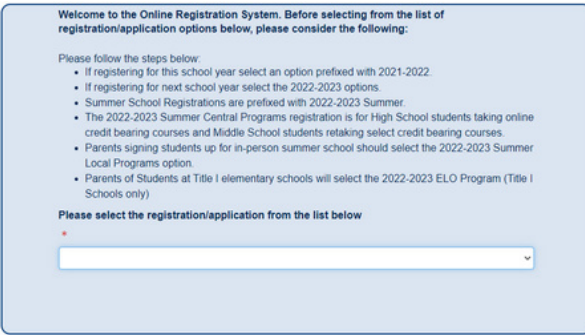

Online Registration

Available Registrations/Applications (availability dates for each will vary):

- Annual Verification
- Athletic Registration
- New Student Enrollment (K, and 1-12)
- Prekindergarten/Headstart
- Virtual Academy
- Summer Central High School Programs
- Summer ELO Programs