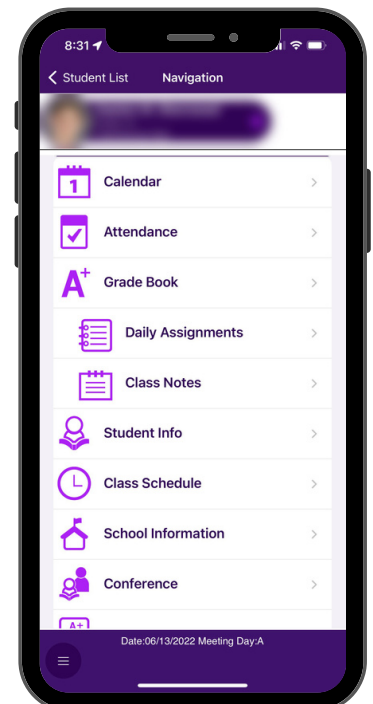

ParentVUE Quick Guide

What is ParentVUE?

ParentVUE provides a way to view all school related information and data for all your students. Register for athletics, special programs, communicate with teachers, and verify your student information annually.

ParentVUE Mobile Apps

Connect and communicate from the convenience of your mobile device.

Download the ParentVUE Mobile app

iOS App

apple.co/3aN7LaP

Android App

bit.ly/PVUE-Android

ParentVUE Features

- Check grades and attendance
- View report cards, test scores, GT identification letters and other documents from the school
- Communicate with school staff
- View student schedules
- Schedule parent/teacher conferences
- Make course requests for the next school year
- View past courses completed towards graduation (course history)
- View status of Student Service Learning (SSL) hours obtained towards graduation
- Connect with myMCPS Classroom (Canvas) to view course content, assignments and resources
- Update emergency card information
- View school information such as address, phone number and website