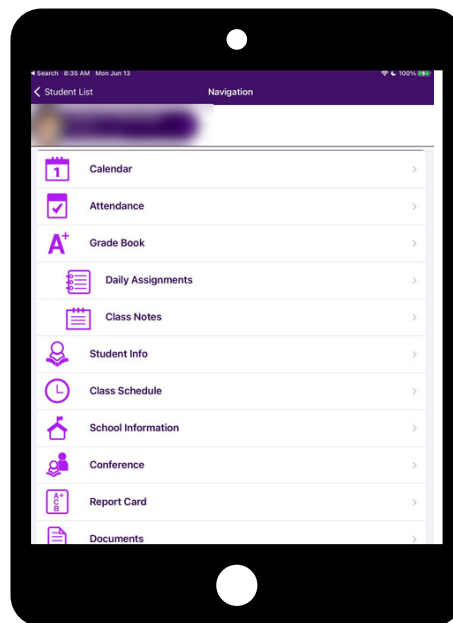

ParentVUE Quick Guide

What is ParentVUE?

ParentVUE provides a way to view all school related information and data for all your students. Register for athletics, special programs, communicate with teachers, and verify your student information annually.

ParentVUE Mobile Apps

Connect and communicate from the convenience of your mobile device.

Download the ParentVUE Mobile app

iOS App

apple.co/3aN7LaP

Android App

bit.ly/PVUE-Android

ParentVUE Features

- Check grades and attendance
- View report cards, test scores, GT identification letters and other documents from the school
- Communicate with school staff
- View student schedules
- Schedule parent/teacher conferences
- Make course requests for the next school year
- View past courses completed towards graduation (course history)
- View status of Student Service Learning (SSL) hours obtained towards graduation
- Connect with myMCPS Classroom (Canvas) to view course content, assignments and resources
- Update emergency card information
- View school information such as address, phone number and website