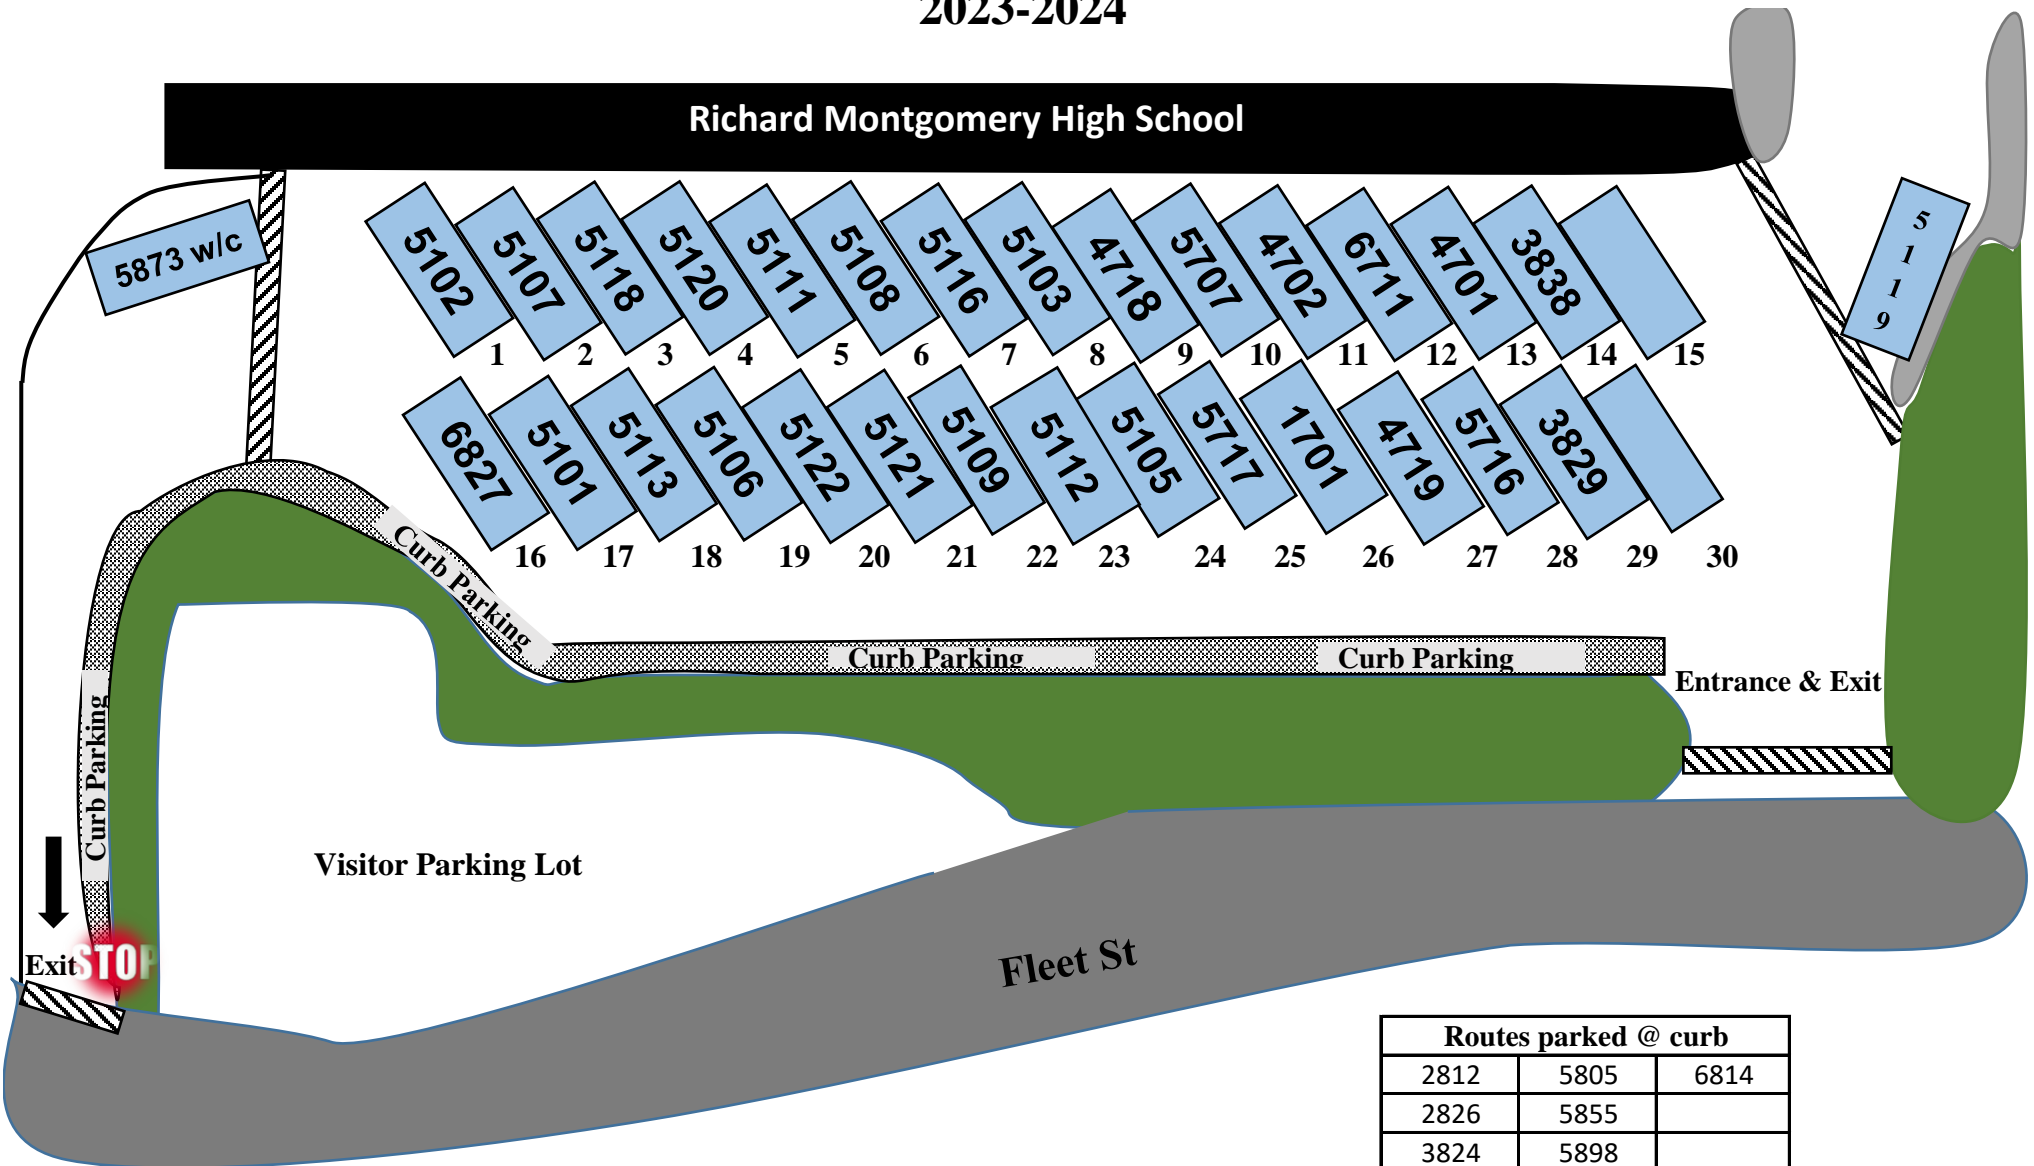

Richard Montgomery High School Bus Space Assignments 2023-2024

Routes parked @ curb		
2812	5805	6814
2826	5855	
3824	5898	
3849	5916	
4832	5919	
4875	6813	

Note: Curb parking starts at the stop sign. Buses are to park as close to the curb as possible.
 *Curb parking is on a first come first serve basis - Buses are to alternate while exiting.