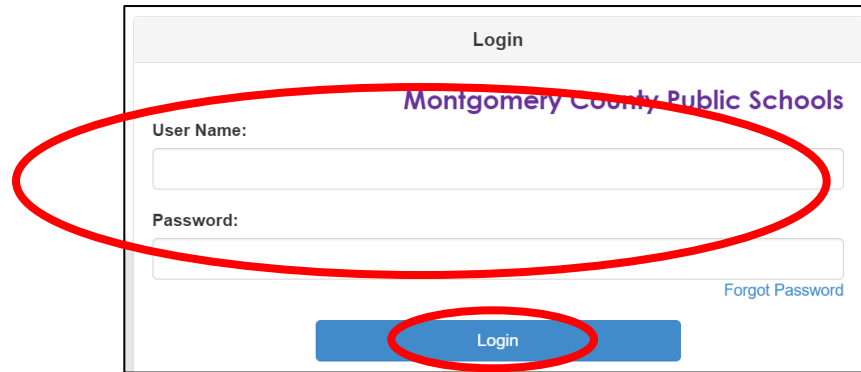

How to Check Student Service Learning (SSL) Hours on Student/ParentVUE

Step 1: Navigate to https://md-mcps-psv.edupoint.com/PXP2_Login.aspx

Step 2: Select “I am a parent” or “I am a student.”

Step 3: Enter your User Name and Password, and click Login.

Step 4: Click “Course History” from the left-hand navigation, and the student’s SSL hours will be displayed.

Home

Synergy Mail

Calendar

Course History

School Information

Student Info

Test History