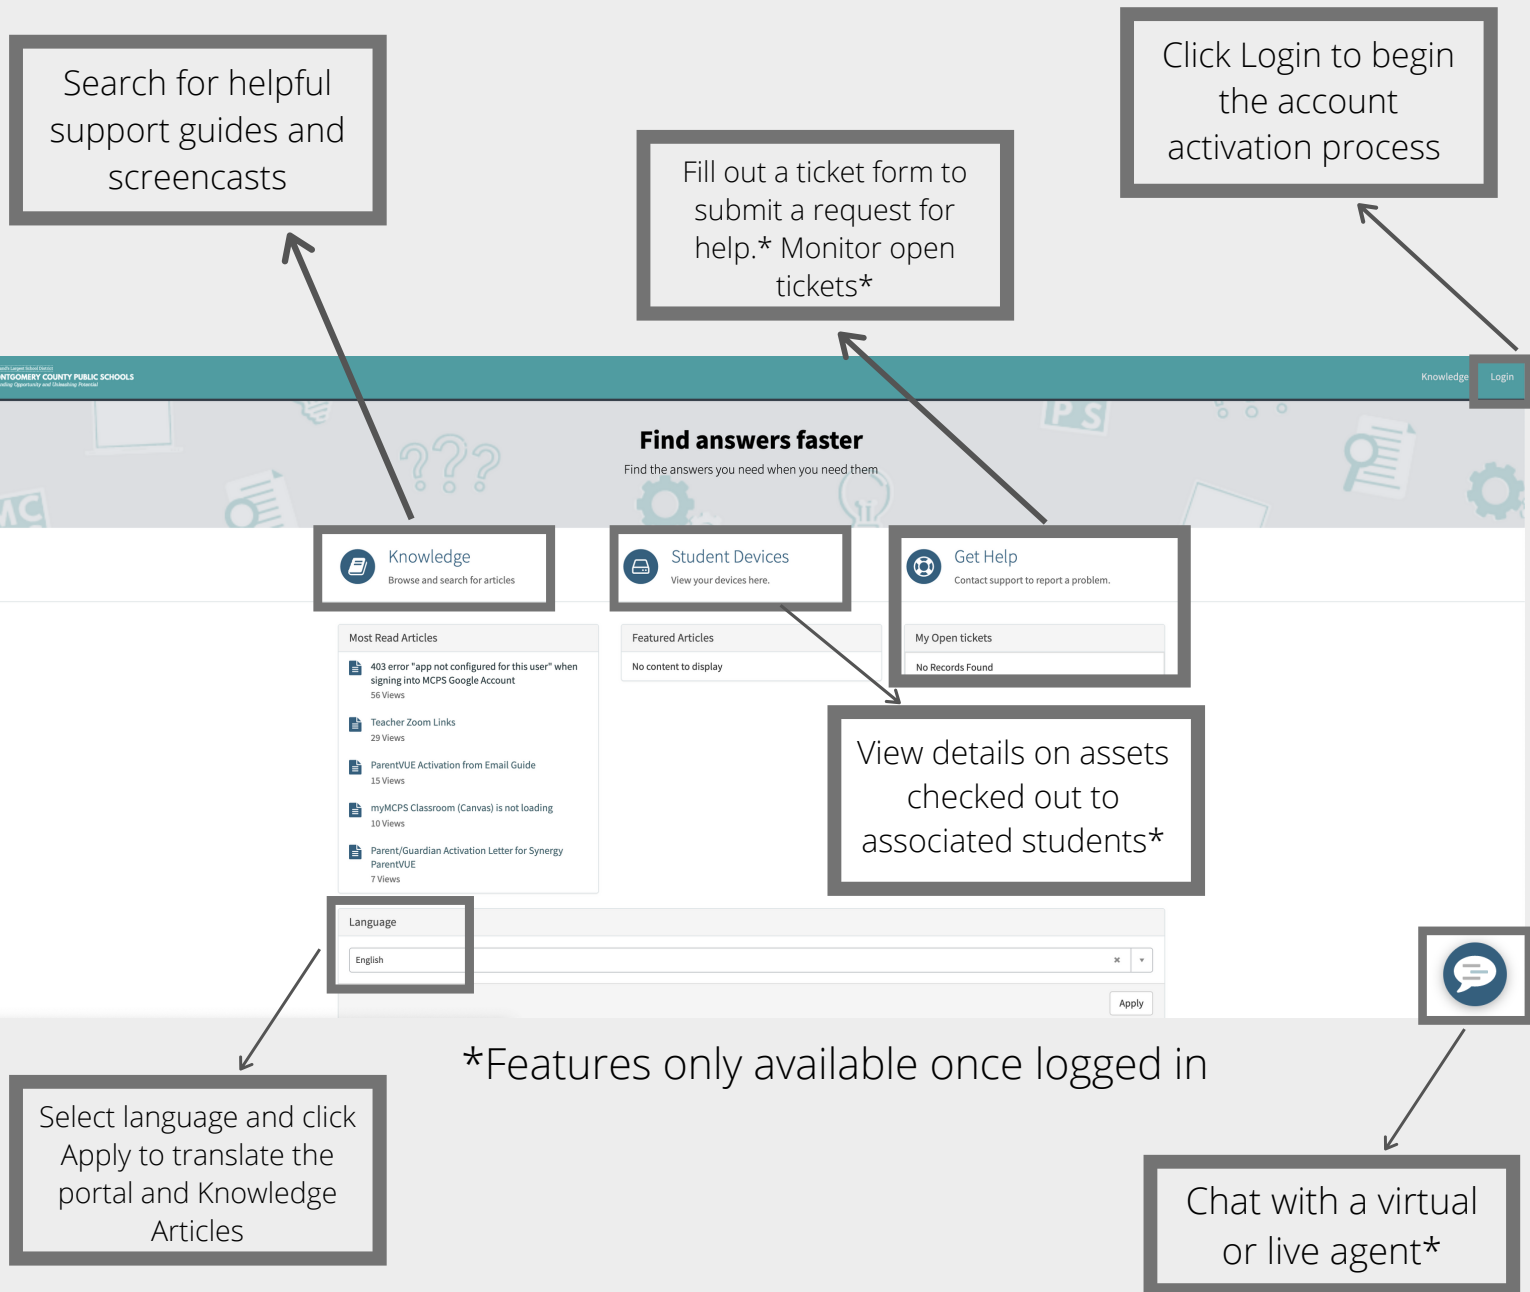

MCPS Community Tech Support Portal

A new portal for parents and guardians to ask for help, monitor open tickets, and find helpful resources.

Check out [this support guide](#).

Access the portal:

<https://montgomery.service-now.com/csm>